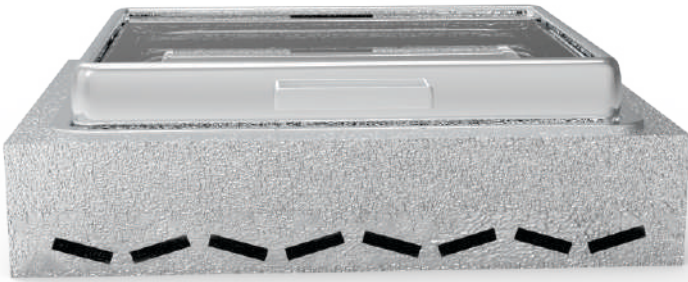

MULTI-PURPOSE BUFFET STATIONS

HYDRAULIC CHAFING DISH STATION

Code : HCDS 9991
Dimension : 61.5 x 42 x 22 cm
MC Dimension : 66 x 44 x 27 cm
CBM : 0.0784
Pack (Pcs./Set) : 1 set