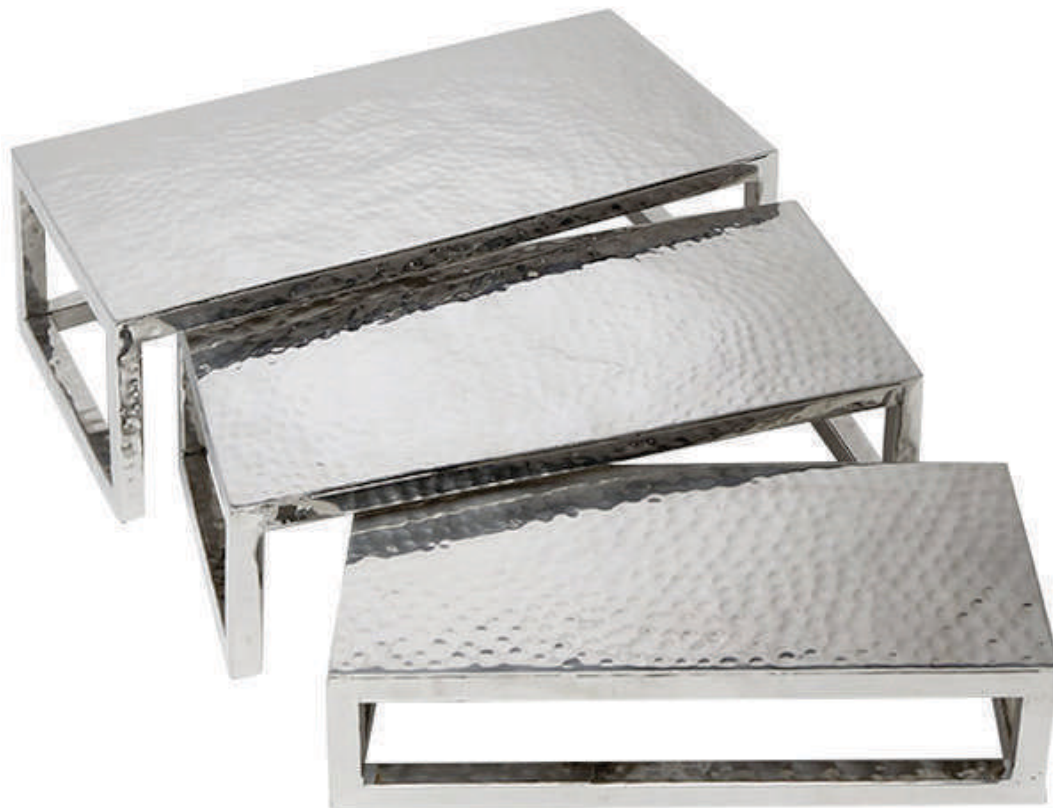

# BUFFET COLLECTION

Code	Description	Dimension	MC Dimension	CBM	Pack (Pcs./Set)
SBT 47910H/11	Square Serving Buffet Hammered	11 x 11 x 11 cm	25 x 25 x 25 cm	0.015	8 pcs
SBT 47910H/14	Square Serving Buffet Hammered	14 x 14 x 14 cm	45.5 x 17 x 31 cm	0.023	6 pcs
SBT 47910H/17	Square Serving Buffet Hammered	17 x 17 x 17 cm	37 x 20 x 37 cm	0.027	4 pcs
SBT 47910H/20	Square Serving Buffet Hammered	20 x 20 x 20 cm	65 x 23 x 25 cm	0.037	3 pcs
SBT 47910H/23	Square Serving Buffet Hammered	23 x 23 x 23 cm	49 x 25 x 25 cm	0.030	2 pcs
SBT 47910H/26	Square Serving Buffet Hammered	26 x 26 x 26 cm	55 x 29 x 28.5 cm	0.045	2 pcs