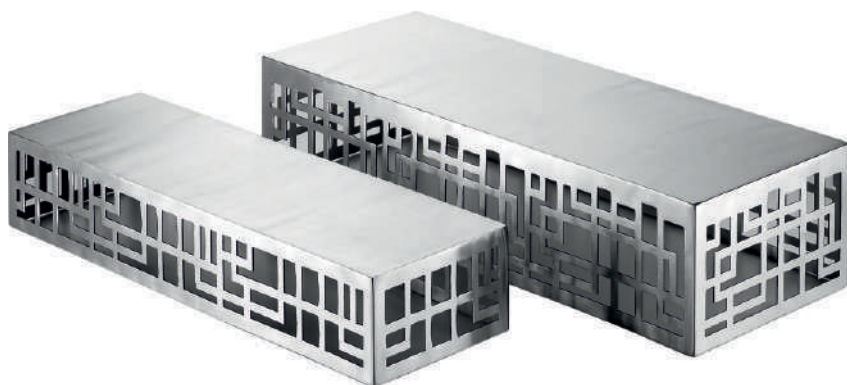

**HOW TO CREATE YOUR OWN RISER?**  
 1 CHOOSE YOUR DESIGN  
 2 THEN, CHOOSE THE SHAPE OF YOUR CHOICE  
 3 FINALLY THE DIMENSIONS AS PER YOUR REQUIREMENT

VBR 52004  
VBR 52005

VBR 52006  
VBR 52007

Code	Description	Dimension	MC Dimension	CBM	Pack (Pcs./Set)
VBR 52006	Round Lazer Buffet	25.5 x 25.5 x 16 cm	33 x 33 x 29 cm	0.031	1 pcs
VBR 52007	Round Lazer Buffet	30.5 x 30.5 x 25.5 cm	33 x 33 x 29 cm	0.031	1 pcs
VBR 52004	Rectangular Lazer Buffet	51 x 15.5 x 9 cm	53 x 22 x 21 cm	0.024	2 pcs
VBR 52005	Rectangular Lazer Buffet	56 x 20.5 x 13 cm	58 x 23 x 29.5 cm	0.039	2 pcs