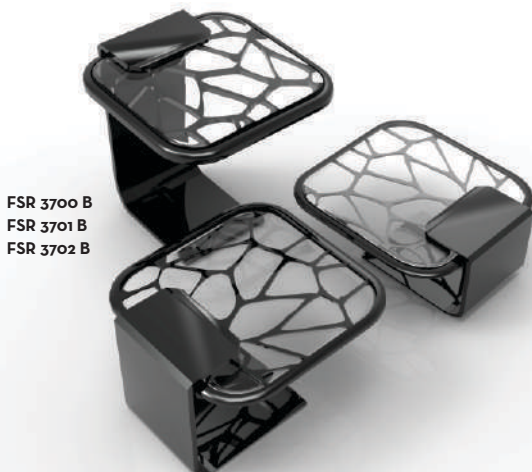

FSR 3700 B
FSR 3701 B
FSR 3702 B