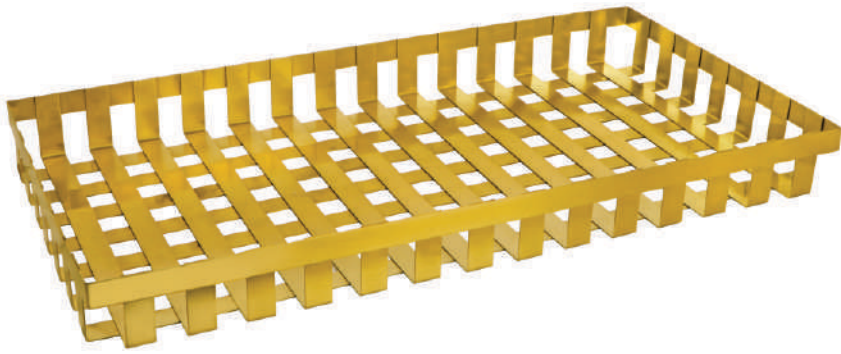

TABLE ACCESSORIES

CHECKER BREAD SERVING BASKET

Code : CBSB 45001
Dimension : 34 x 21.5 x 6 cm
MC Dimension : 37 x 25 x 42 cm
CBM : 0.038
Pack (Pcs./Set) : 6 pcs

CHECKER BREAD SERVING BASKET

Code : CBSB 45002
Dimension : 60 x 31 x 6 cm
MC Dimension : 63 x 34 x 42 cm
CBM : 0.089
Pack (Pcs./Set) : 6 pcs