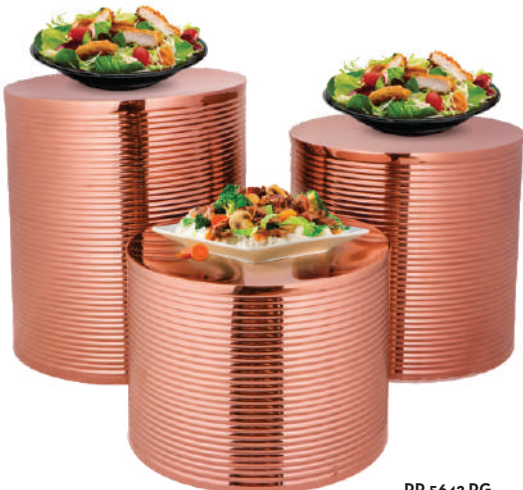

RR 5642 RG
RR 5643 RG
RR 5644 RG

Code	Description	Dimension	MC Dimension	CBM	Pack (Pcs./Set)
SBR 96201 G	Sunny Buffet Riser Round	19 x 19 x 15 cm	40 x 40 x 19 cm	0.030	4 Pcs.
SBR 96202 G	Sunny Buffet Riser Round	20 x 20 x 20 cm	43 x 23 x 24 cm	0.024	2 Pcs.
SBR 96203 G	Sunny Buffet Riser Round	21.5 x 21.5 x 25.5 cm	46 x 24 x 29 cm	0.032	2 Pcs.
SBR 96201 B	Sunny Buffet Riser Round	19 x 19 x 15 cm	40 x 40 x 19 cm	0.030	4 Pcs.
SBR 96202 B	Sunny Buffet Riser Round	20 x 20 x 20 cm	43 x 23 x 24 cm	0.024	2 Pcs.
SBR 96203 B	Sunny Buffet Riser Round	21.5 x 21.5 x 25.5 cm	46 x 24 x 29 cm	0.032	2 Pcs.
RBR 97441 RG	Rim Buffet Riser Round	19 x 19 x 15 cm	40 x 40 x 19 cm	0.030	4 Pcs.
RBR 97442 RG	Rim Buffet Riser Round	20 x 20 x 20 cm	43 x 23 x 24 cm	0.024	2 Pcs.
RBR 97443 RG	Rim Buffet Riser Round	21.5 x 21.5 x 25.5 cm	46 x 24 x 29 cm	0.032	2 Pcs.