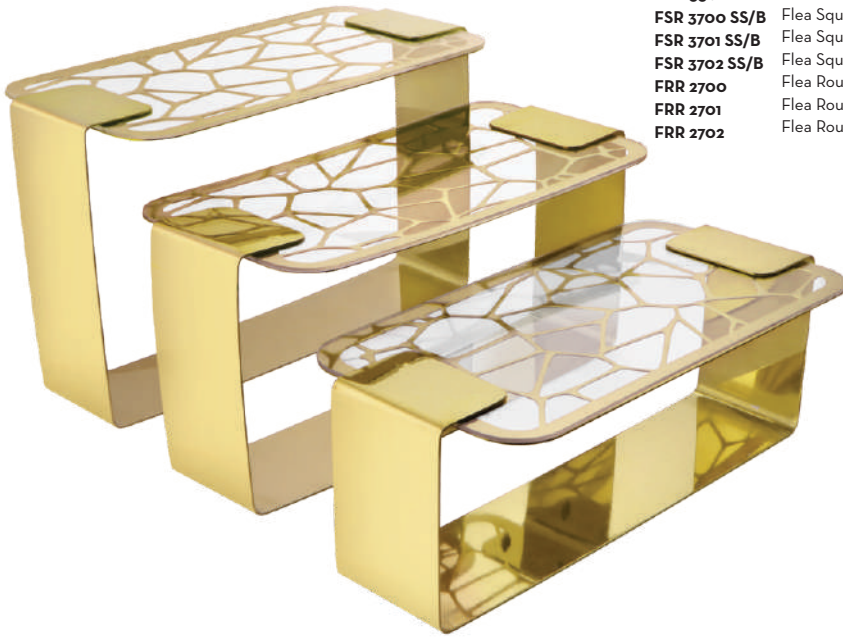

Code	Description	Dimension	MC Dimension	CBM	Pack (Pcs./Set)
FRR 4700 G	Flea Rectangle Riser Gold	35 x 20.5 x 21 cm	37 x 23 x 24 cm	0.020	1 pcs
FRR 4701 G	Flea Rectangle Riser Gold	37.5 x 20.5 x 26 cm	40 x 23 x 29 cm	0.026	1 pcs
FRR 4702 G	Flea Rectangle Riser Gold	40 x 20.5 x 31 cm	42 x 23 x 34 cm	0.032	1 pcs
FRR 3300	Flea Rectangle Riser	35 x 20.5 x 21 cm	37 x 23 x 24 cm	0.020	1 pcs
FRR 3301	Flea Rectangle Riser	37.5 x 20.5 x 26 cm	40 x 23 x 29 cm	0.026	1 pcs
FRR 3302	Flea Rectangle Riser	40 x 20.5 x 31 cm	42 x 23 x 34 cm	0.032	1 pcs
FSR 3700 SS/B	Flea Square Riser SS/Black	25.5 x 25.5 x 20.5 cm	28 x 28 x 24 cm	0.018	1 pcs
FSR 3701 SS/B	Flea Square Riser SS/Black	25.5 x 25.5 x 30.5 cm	28 x 28 x 34 cm	0.026	1 pcs
FSR 3702 SS/B	Flea Square Riser SS/Black	21 x 21 x 22 cm	23 x 23 x 25 cm	0.013	1 pcs
FRR 2700	Flea Round Riser SS	25.5 x 25.5 x 26 cm	27 x 27 x 29 cm	0.021	1 pcs
FRR 2701	Flea Round Riser SS	25.5 x 25.5 x 26 cm	27 x 27 x 29 cm	0.021	1 pcs
FRR 2702	Flea Round Riser SS	30.5 x 30.5 x 32.5 cm	33 x 33 x 35 cm	0.038	1 pcs

FRR 4700 G
FRR 4701 G
FRR 4702 G