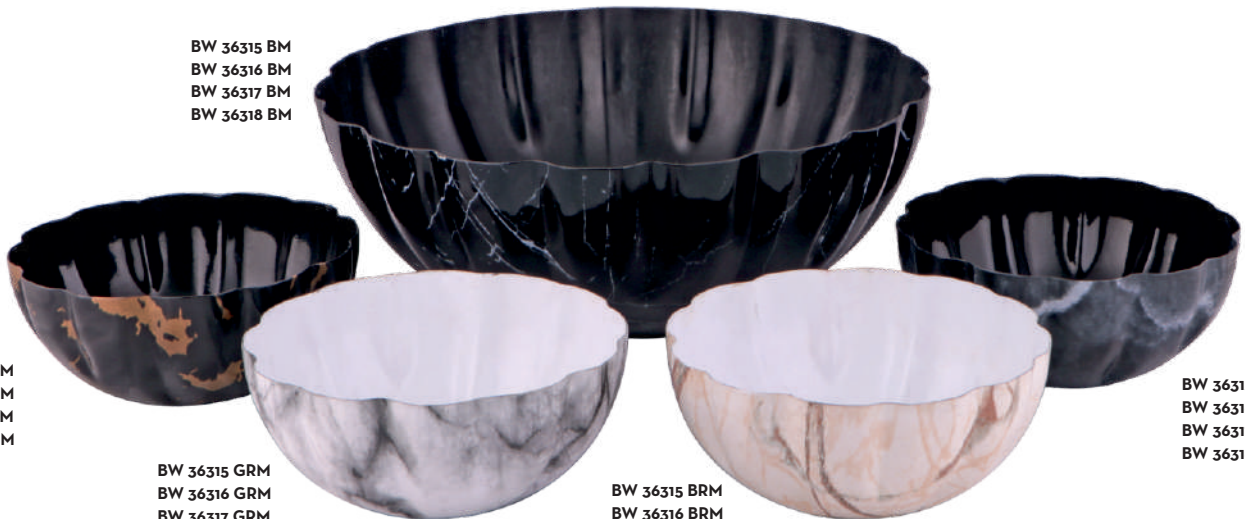

BW 36315 GM
BW 36316 GM
BW 36317 GM
BW 36318 GM

BW 36315 SM
BW 36316 SM
BW 36317 SM
BW 36318 SM

BW 36315 GRM
BW 36316 GRM
BW 36317 GRM
BW 36318 GRM

BW 36315 BRM
BW 36316 BRM
BW 36317 BRM
BW 36318 BRM

Code	Description	Dimension	Capacity	MC Dimension	CBM	Pack (Pcs./Set)
BW 36315 BM	Bowl Black Marble	10.5 x 10.5 x 5 cm	200 ml	35 x 25 x 23 cm	0.068	24 pcs
BW 36316 BM	Bowl Black Marble	15 x 15 x 6 cm	550 ml	62 x 48.5 x 20 cm	0.060	24 pcs
BW 36317 BM	Bowl Black Marble	20.5 x 20.5 x 8 cm	1.5 ltr.	43 x 43 x 28 cm	0.051	12 pcs
BW 36318 BM	Bowl Black Marble	25.5 x 25.5 x 10 cm	3 ltr.	53.5 x 53.5 x 33 cm	0.094	12 pcs
BW 36315 GM	Bowl Gold Marble	10.5 x 10.5 x 5 cm	200 ml	35 x 25 x 23 cm	0.068	24 pcs
BW 36316 GM	Bowl Gold Marble	15 x 15 x 6 cm	550 ml	62 x 48.5 x 20 cm	0.060	24 pcs
BW 36317 GM	Bowl Gold Marble	20.5 x 20.5 x 8 cm	1.5 ltr.	43 x 43 x 28 cm	0.051	12 pcs
BW 36318 GM	Bowl Gold Marble	25.5 x 25.5 x 10 cm	3 ltr.	53.5 x 53.5 x 33 cm	0.094	12 pcs
BW 36315 GRM	Bowl Gray Marble	10.5 x 10.5 x 5 cm	200 ml	35 x 25 x 23 cm	0.068	24 pcs
BW 36316 GRM	Bowl Gray Marble	15 x 15 x 6 cm	550 ml	62 x 48.5 x 20 cm	0.060	24 pcs
BW 36317 GRM	Bowl Gray Marble	20.5 x 20.5 x 8 cm	1.5 ltr.	43 x 43 x 28 cm	0.051	12 pcs
BW 36318 GRM	Bowl Gray Marble	25.5 x 25.5 x 10 cm	3 ltr.	53.5 x 53.5 x 33 cm	0.094	12 pcs
BW 36315 BRM	Bowl Brown Marble	10.5 x 10.5 x 5 cm	200 ml	35 x 25 x 23 cm	0.068	24 pcs
BW 36316 BRM	Bowl Brown Marble	15 x 15 x 6 cm	550 ml	62 x 48.5 x 20 cm	0.060	24 pcs
BW 36317 BRM	Bowl Brown Marble	20.5 x 20.5 x 8 cm	1.5 ltr.	43 x 43 x 28 cm	0.051	12 pcs
BW 36318 BRM	Bowl Brown Marble	25.5 x 25.5 x 10 cm	3 ltr.	53.5 x 53.5 x 33 cm	0.094	12 pcs
BW 36315 SM	Bowl Sky Marble	10.5 x 10.5 x 5 cm	200 ml	35 x 25 x 23 cm	0.068	24 pcs
BW 36316 SM	Bowl Sky Marble	15 x 15 x 6 cm	550 ml	62 x 48.5 x 20 cm	0.060	24 pcs
BW 36317 SM	Bowl Sky Marble	20.5 x 20.5 x 8 cm	1.5 ltr.	43 x 43 x 28 cm	0.051	12 pcs
BW 36318 SM	Bowl Sky Marble	25.5 x 25.5 x 10 cm	3 ltr.	53.5 x 53.5 x 33 cm	0.094	12 pcs